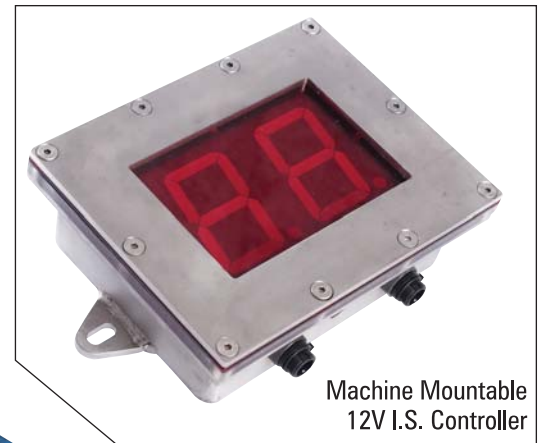

SCHAUENBURG

Electronic Technologies

Infrared Gas Detector

Introducing the ultimate in machine-mounted and remote flammable gas detection

The GD10P sensor features:

- No field recalibration
- No replacement of IR source
- No false gas alarms
- 1 second response time
- Utmost vibration and airflow immunity
- Suitable for both mobile and fixed installations
- Standard 4 - 20 mA output
- Proven technology

24V I.S. Controller

Machine Mountable
12V I.S. Controller

The GD10P protects life, property and the environment through consistent and reliable gas detection

06/08/R

Harnessing technology for safer working environments

SCHAUENBURG

Electronic Technologies

GD10P Technical Data

General	Accessories
Detection range	0-100% LEL (0-5% vol.) methane
- Option	0-100% vol. Methane
Long term stability	Better than $\pm 5\%$ of full scale reading
Accuracy, standard	Better than $\pm 3\%$ of full scale between 50-100% reading
Response time, 1 sec.	T50 = 0.7 sec. T90 = 1.6 sec.
Start-up time	< 60 sec
Self-test	Continuous
Calibration	Factory set
Warranty	5 Years full guarantee
Output Signal	Current source 4-20mA, max. load impedance 500 Ω (Standard)
Sensor warnings:	
- Early clean optics	Dirt accumulation on windows
- Clean optics	Dirt accumulation on windows
- Sensor failure	Internal malfunction of sensor
Electrical	
Power supply	18-24 VDC 12 VDC GD10PM (Mining)
Power consumption	Approx. 3.5 W
Temperature range	
Storage	-40°C to +70°C
Operating	-40°C to +65°C
Humidity (operation)	99% RH non-condensing
Explosion Protection	Exd [ia] 1 SAEx M/04-275x
Enclosure	
Housing material	Stainless steel SIS 2343 (ASTM316)
Weight, incl. Weather Protection	Approx. 2.9 kg