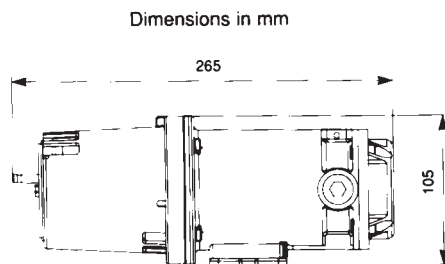

SCHAUENBURG

Electronic Technologies

GD10P Technical Data

General	Accessories
Detection range	0-100% LEL (0-5% vol.) methane
- Option	0-100% vol. Methane
Long term stability	Better than $\pm 5\%$ of full scale reading
Accuracy, standard	Better than $\pm 3\%$ of full scale between 50-100% reading
Response time, 1 sec.	T50 = 0.7 sec. T90 = 1.6 sec.
Start-up time	< 60 sec
Self-test	Continuous
Calibration	Factory set
Warranty	5 Years full guarantee
Output Signal	Current source 4-20mA, max. load impedance 500 Ω (Standard)
Sensor warnings:	
- Early clean optics	Dirt accumulation on windows
- Clean optics	Dirt accumulation on windows
- Sensor failure	Internal malfunction of sensor
Electrical	
Power supply	18-24 VDC 12 VDC GD10PM (Mining)
Power consumption	Approx. 3.5 W
Temperature range	
Storage	-40°C to +70°C
Operating	-40°C to +65°C
Humidity (operation)	99% RH non-condensing
Explosion Protection	Exd [ia] 1 SAEx M/04-275x
Enclosure	
Housing material	Stainless steel SIS 2343 (ASTM316)
Weight, incl. Weather Protection	Approx. 2.9 kg