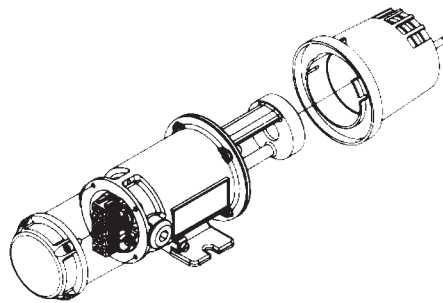

SCHAUENBURG

Electronic Technologies

Infrared Gas Detector

Introducing the ultimate in machine-mounted and remote flammable gas detection

The GD10P sensor features:

- No field recalibration
- No replacement of IR source
- No false gas alarms
- 1 second response time
- Utmost vibration and airflow immunity
- Suitable for both mobile and fixed installations
- Standard 4 - 20 mA output
- Proven technology

24V I.S. Controller

Machine Mountable
12V I.S. Controller

The GD10P protects life, property and the environment through consistent and reliable gas detection

06/08/R

Harnessing technology for safer working environments

SCHAUENBURG

Electronic Technologies

GD10P Technical Data

General	Accessories
Detection range	0-100% LEL (0-5% vol.) methane
- Option	0-100% vol. Methane
Long term stability	Better than $\pm 5\%$ of full scale reading
Accuracy, standard	Better than $\pm 3\%$ of full scale between 50-100% reading
Response time, 1 sec.	T50 = 0.7 sec. T90 = 1.6 sec.
Start-up time	< 60 sec
Self-test	Continuous
Calibration	Factory set
Warranty	5 Years full guarantee
Output Signal	Current source 4-20mA, max. load impedance 500 Ω (Standard)
Sensor warnings:	
- Early clean optics	Dirt accumulation on windows
- Clean optics	Dirt accumulation on windows
- Sensor failure	Internal malfunction of sensor
Electrical	
Power supply	18-24 VDC 12 VDC GD10PM (Mining)
Power consumption	Approx. 3.5 W
Temperature range	
Storage	-40°C to +70°C
Operating	-40°C to +65°C
Humidity (operation)	99% RH non-condensing
Explosion Protection	Exd [ia] 1 SAEx M/04-275x
Enclosure	
Housing material	Stainless steel SIS 2343 (ASTM316)
Weight, incl. Weather Protection	Approx. 2.9 kg